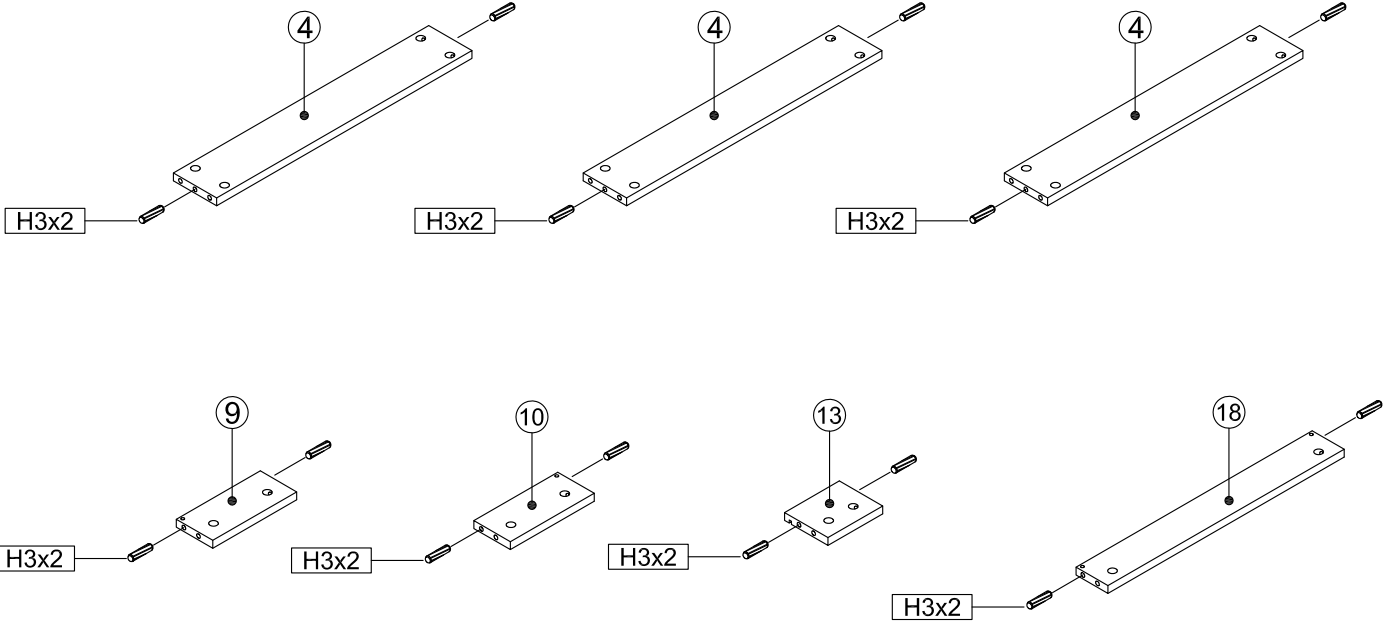

MEUBLE DE SALLE DE BAINS
HAPPY 2 L60
Réf : 1246063 / 1246064 / 1246065

Ø4x14mm  H1x20	 H2x32	Ø8x30mm  H3x14	 H4x32	 H5x32	12" R L  H6x1	14" R L  H7x1	 H8x1
Ø4x25mm  H9x4	Ø4x20mm  H10x12	Ø4.2x50mm  H11x6	 H12x2	Ø8x40mm  H13x6			

1

Ø8x30mm

H3x14

2

Ø4x14mm

H1x20

12"

H6x1

14"

H7x1

3

H2x32

4

5

6

H4x16

H5x16

Ø4x20mm

H10x8

7

Ø4x20mm

H10x4

8

Ø4.2x50mm