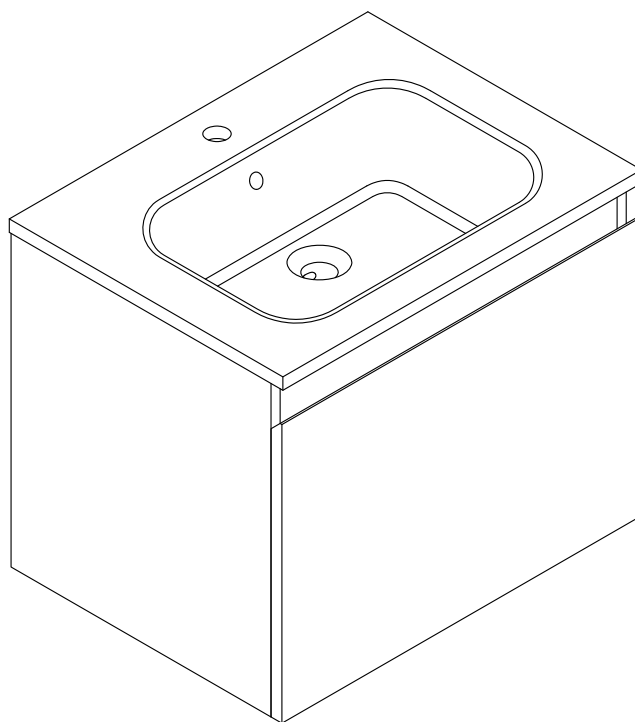

MEUBLE DE SALLE DE BAINS
HAPPY 2 L60
Réf : 1246063 / 1246064 / 1246065

Ø4x14mm  H1x20	 H2x32	Ø8x30mm  H3x14	 H4x32	 H5x32	12" R L  H6x1	14" R L  H7x1	 H8x1
Ø4x25mm  H9x4	Ø4x20mm  H10x12	Ø4.2x50mm  H11x6	 H12x2	Ø8x40mm  H13x6			

1

Ø8x30mm

H3x14

2

Ø4x14mm

H1x20

12"

H6x1

14"

H7x1

3

H2x32

4

5

6

H4x16