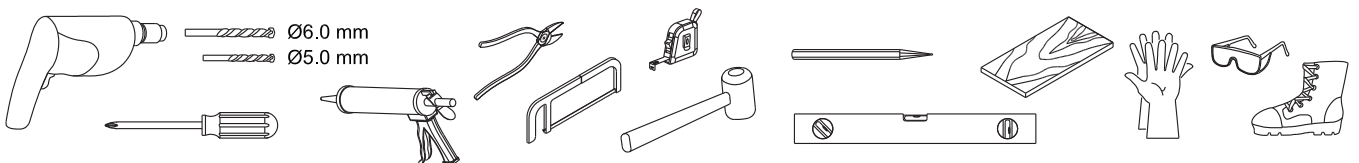

1 x3	23 Vis4X40 x3	41 Vis4X20 x2	42 x1	43 x1	44 x1	45 x1
46 x1	47 Vis4X12 x3