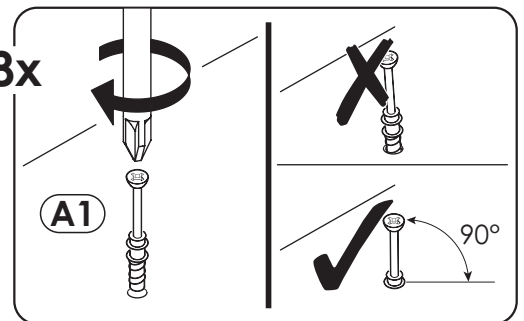

EN Warning

Installation shall be carried out exactly according to the manufacturer's instructions – otherwise a safety risk can occur if incorrectly installed

WARNING In order to prevent falling down this product must be used with the wall attachment device provided..

To avoid any risk of toppling, this furniture item/object must be securely attached to the wall. Check the suitability and the strength of the wall to ensure that the wall can bear the load of the furniture/object and withstand the forces put on the securing elements. Improper installation can result in the furniture/object falling and cause serious injuries to people. In case of a doubt regarding the installation, ask for advice from a specialised sales assistant or contact a professional.

*Use screws, washers and plugs suited to the type of material of your wall. These are not included. To obtain advice on the screws and fittings suited to your wall, ask a specialised sales assistant.

IMPORTANT, soin et entretien
IMPORTANT, care e maintenance