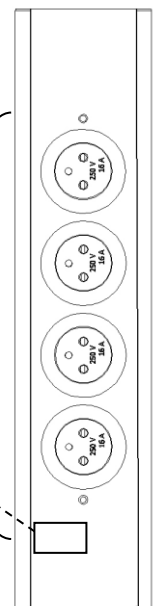

NOTICE DE MONTAGE BLOC 4 PRISES ANGLE DE MUR INOX
INSTRUCTION FOR THE ASSEMBLY OF THE 4 SOCKET'S BLOC INOX

A- OPTION N°1 : MONTAGE VERTICAL STANDARD
STANDARD VERTICAL SEMBLY

A.2

MAX 3600 WATTS

Appareil raccordé à la terre
Equipment connected to the Earth

Connect to the electrical rese according the norm

A raccorder sur un disjoncteur 16 A

Connect to an 16 A Self Estinguish

B- OPTION N°2 : MONTAGE HORIZONTAL
HORIZONTAL ASSEMBLY

B.1

VIS NON FOURNIES
SCREWS NOT INCLUDED