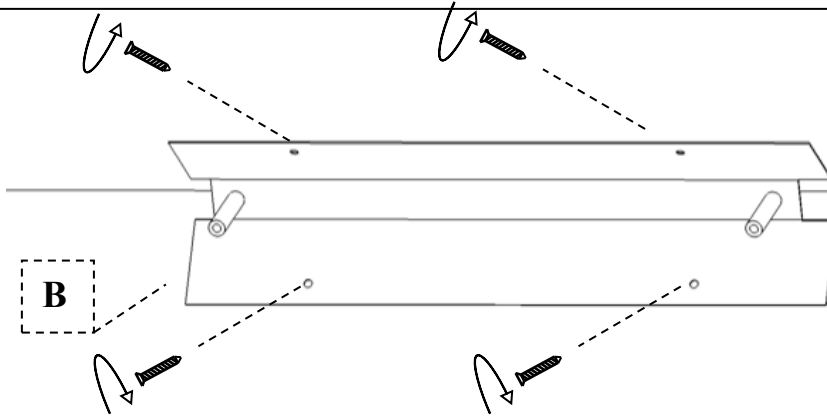

NOTICE DE MONTAGE BLOC 4 PRISES ANGLE DE MUR INOX
INSTRUCTION FOR THE ASSEMBLY OF THE 4 SOCKET'S BLOC INOX

A- OPTION N°1 : MONTAGE VERTICAL STANDARD
STANDARD VERTICAL SEMBLY

A.2

MAX 3600 WATTS

Appareil raccordé à la terre
Equipment connected to the Earth

Connect to the electrical rese according the norm

A raccorder sur un disjoncteur 16 A

Connect to an 16 A Self Estinguish

B- OPTION N°2 : MONTAGE HORIZONTAL
HORIZONTAL ASSEMBLY

B.1

VIS NON FOURNIES
SCREWS NOT INCLUDED