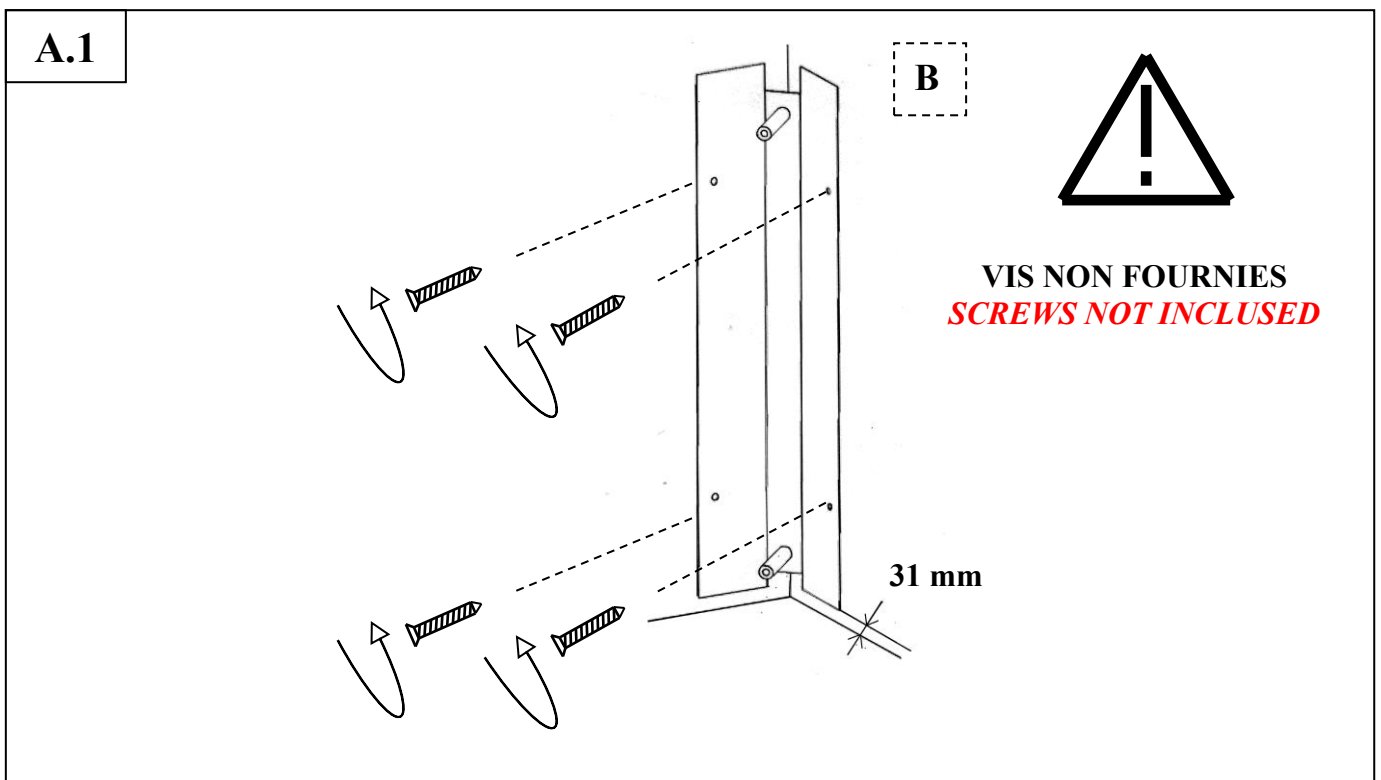

NOTICE DE MONTAGE BLOC 4 PRISES ANGLE DE MUR INOX
INSTRUCTION FOR THE ASSEMBLY OF THE 4 SOCKET'S BLOC INOX

A- OPTION N°1 : MONTAGE VERTICAL STANDARD
STANDARD VERTICAL SEMBLY

A.2

MAX 3600 WATTS

Appareil raccordé à la terre
Equipment connected to the Earth

Connect to the electrical rese according the norm

A raccorder sur un disjoncteur 16 A

Connect to an 16 A Self Estinguish

B- OPTION N°2 : MONTAGE HORIZONTAL
HORIZONTAL ASSEMBLY

B.1

VIS NON FOURNIES
SCREWS NOT INCLUDED