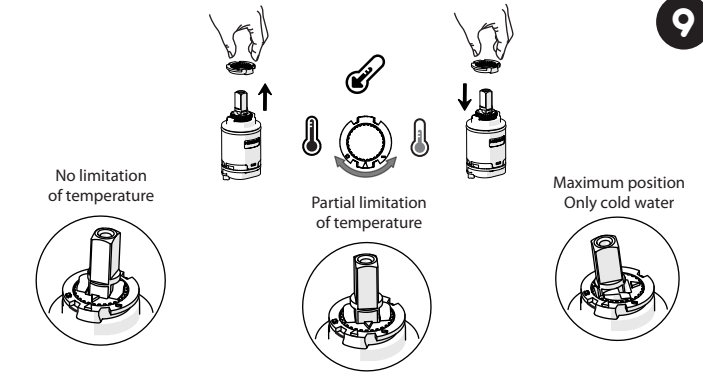

No limitation of temperature

Partial limitation of temperature

Maximum position Only cold water

9