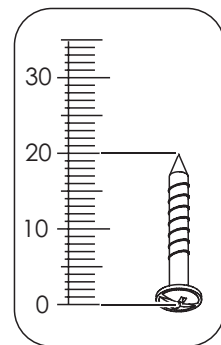

Caisson

Cabinet

Pleiade
MADE IN ITALY

60 min

IMPORTANT, à conserver pour référence future: lire attentivement
IMPORTANT, retain for future reference: read carefully

Caisson

Cabinet

Caisson Cabinet

A1  x14	B1  12.5 mm x14	B2  x10
D1  30 mm Ø5 x12	E1  x4	E2  "13" x1
F1  x10	G1  13 mm x10	H1  27 mm x3
H2  15 mm x3	K0  x2	K1  x2
K2  x2	K3  x2	L1  x2
M1  x3	M2  15 mm x8	M3  x2

Caisson

Cabinet

FR Avertissement