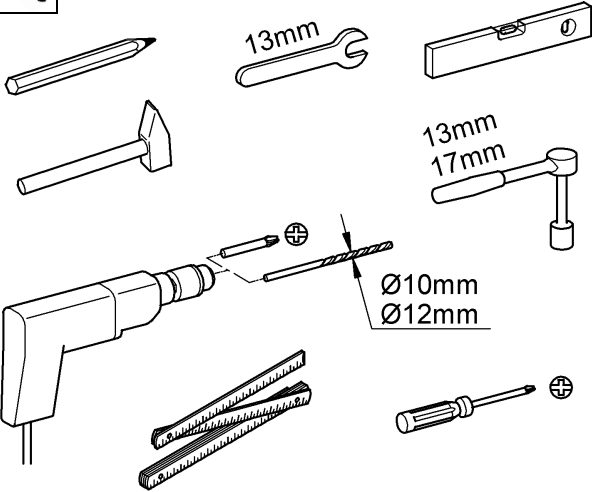

38 340

Rapid SL

Design & Quality Engineering GROHE Germany

ENJOY WATER®

96.859.231/ÄM 221470/01.12

i

1

2