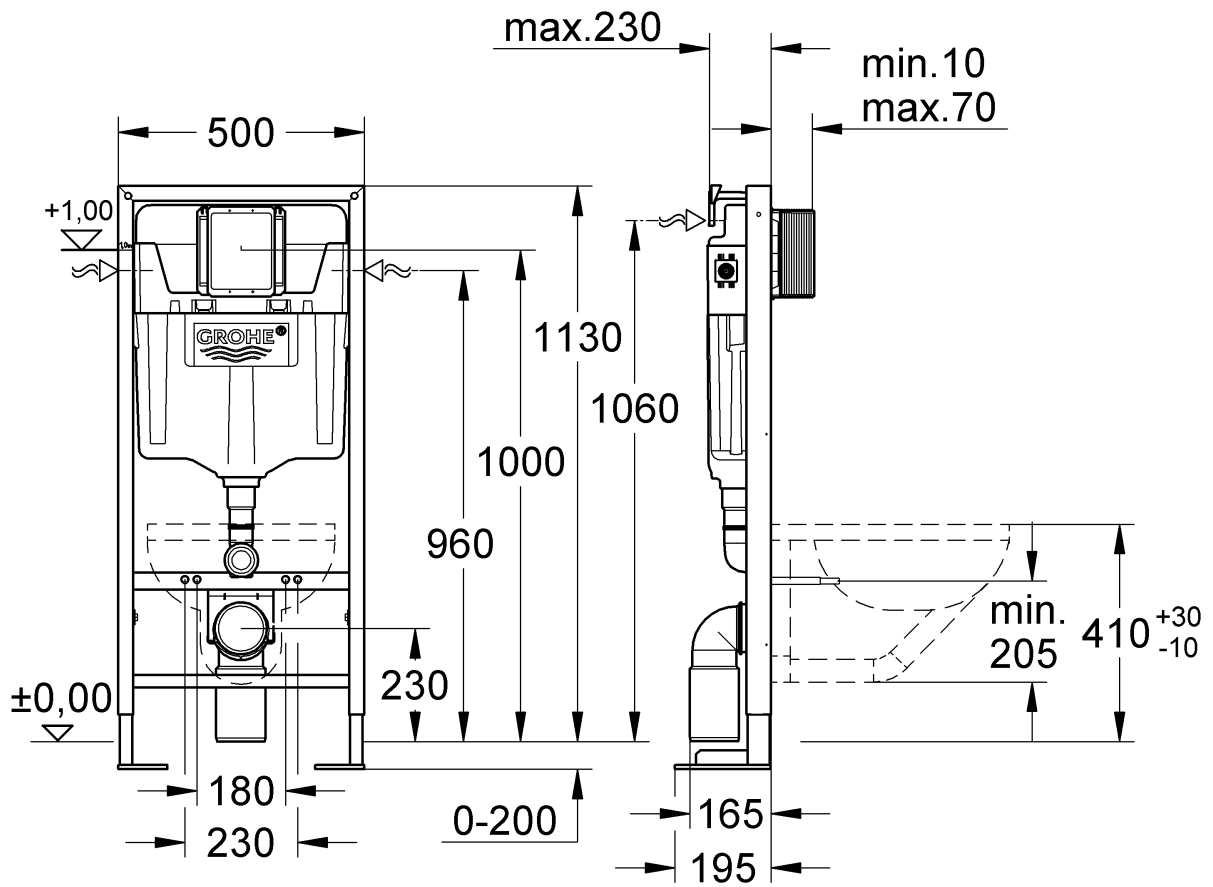

38 340

Rapid SL

Design & Quality Engineering GROHE Germany

ENJOY WATER®

96.859.231/ÄM 221470/01.12

i

1

2