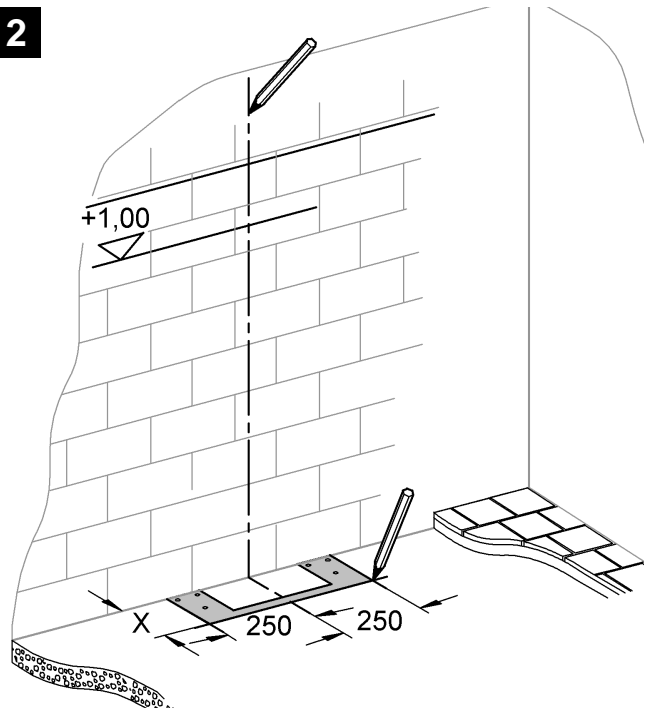

38 340

Rapid SL

Design & Quality Engineering GROHE Germany

ENJOY WATER®

96.859.231/ÄM 221470/01.12

i

1

2