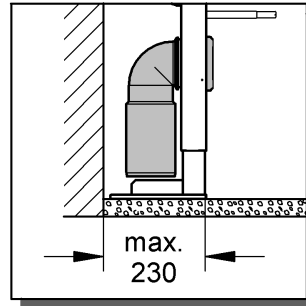

38 340

Rapid SL

Design & Quality Engineering GROHE Germany

ENJOY WATER®

96.859.231/ÄM 221470/01.12

i

1

2