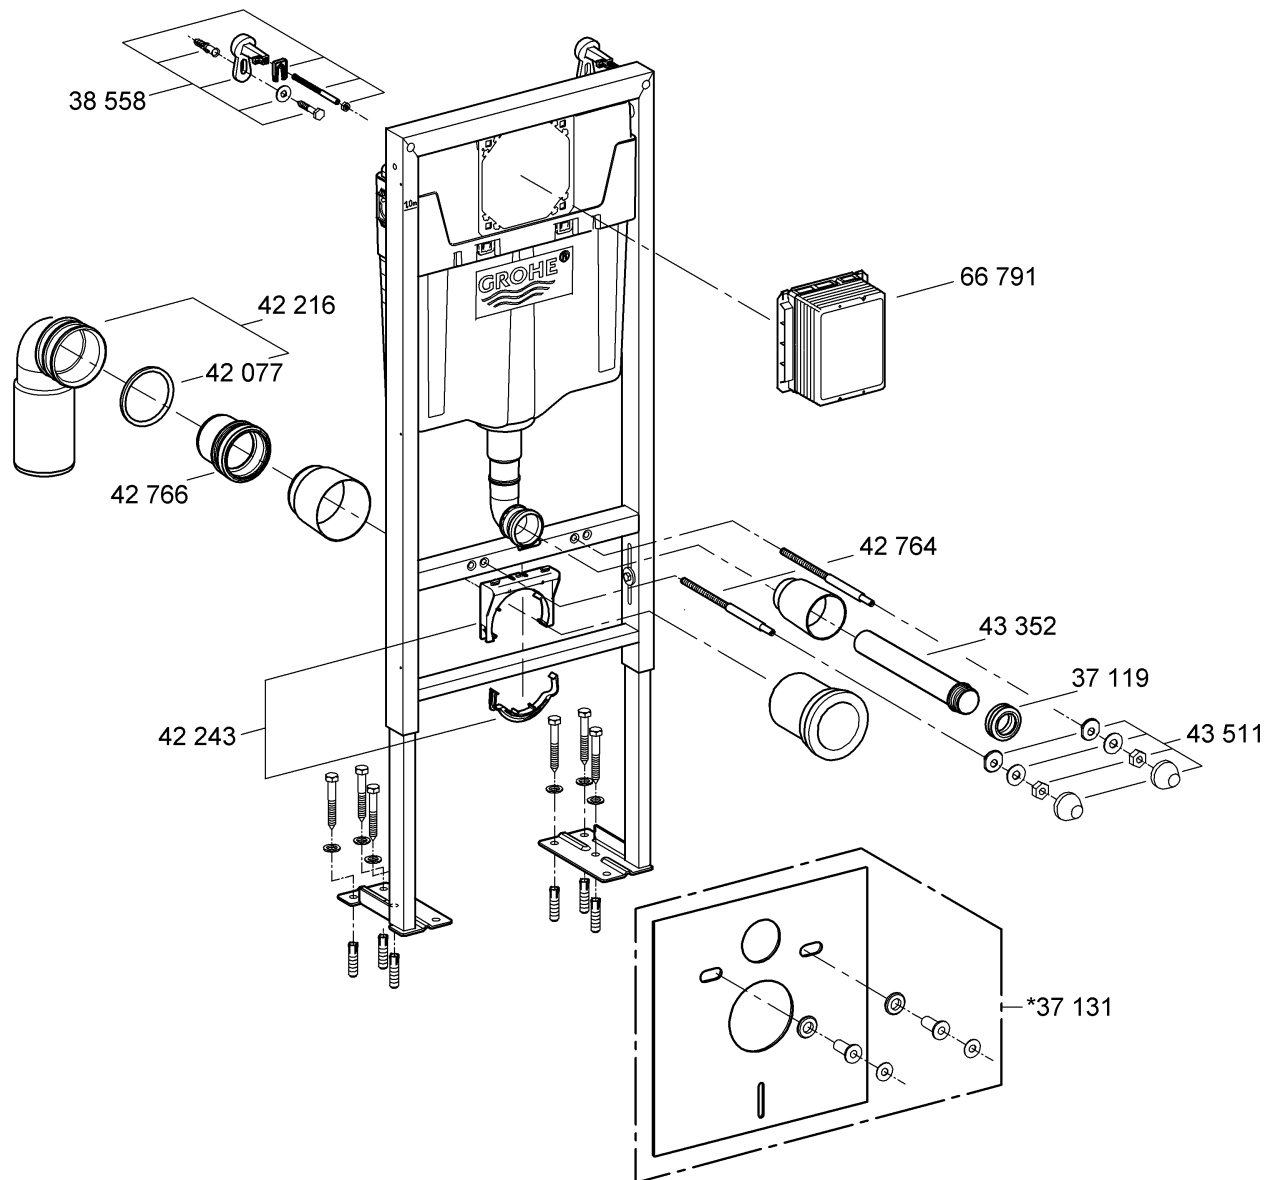

38 340

Rapid SL

Design & Quality Engineering GROHE Germany

ENJOY WATER®

96.859.231/ÄM 221470/01.12

i

1

2