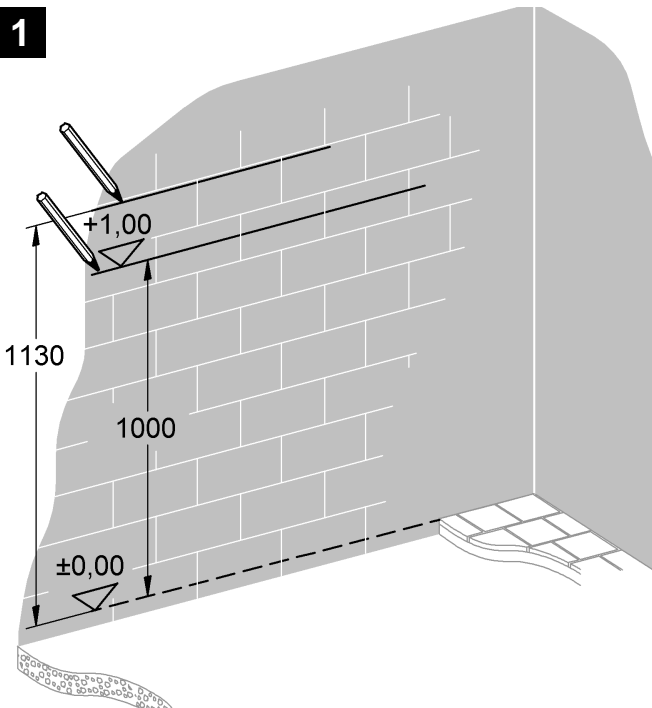

38 340

Rapid SL

Design & Quality Engineering GROHE Germany

ENJOY WATER®

96.859.231/ÄM 221470/01.12

i

1

2