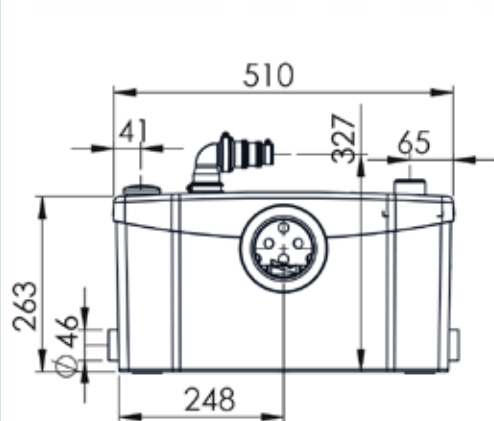

8

9

10

11

12

13

$\text{Ø } 40\text{mm}$

A blank sheet of lined paper with 25 horizontal lines. The lines are evenly spaced and extend across the width of the page. The paper has rounded corners on the top-left and top-right sides. The entire page is enclosed in a thin black border. At the bottom of the page, there is a decorative horizontal bar with a blue gradient, transitioning from a lighter blue on the left to a darker blue on the right.