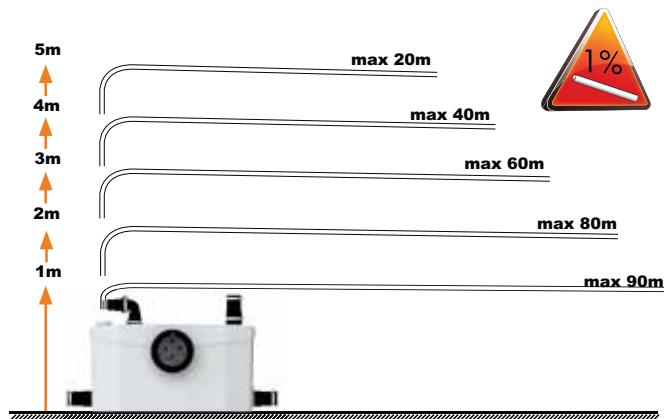

8

9

10

11

12

13

$\text{Ø } 40\text{mm}$

A blank sheet of lined paper with 25 horizontal lines. The lines are evenly spaced and extend across the width of the page. The paper has rounded corners on the top-left and top-right sides. The entire page is enclosed in a thin black border. At the bottom of the page, there is a decorative horizontal bar with a blue gradient, transitioning from a lighter blue on the left to a darker blue on the right.