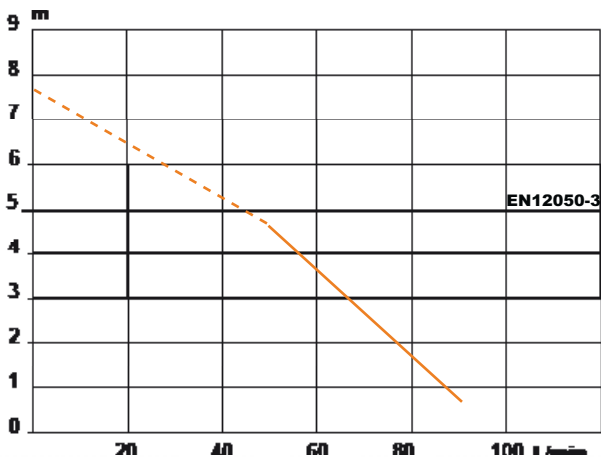

8

9

10

11

12

13

$\text{Ø } 40\text{mm}$

A blank sheet of lined paper with 25 horizontal lines. The lines are evenly spaced and extend across the width of the page. The paper has rounded corners on the top-left and top-right sides. The entire page is enclosed in a thin black border. At the bottom of the page, there is a decorative horizontal bar with a blue gradient, transitioning from a lighter blue on the left to a darker blue on the right.